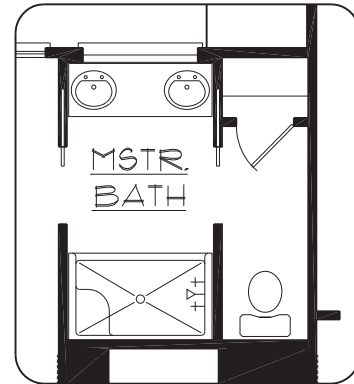

• CONSULT BUILDERS PLANS FOR ACTUAL CONSTRUCTION DETAILS AND SIZES.

"THE KENTMERE"

"2-3 BEDROOM"

Standard

+\$600

MASTER BATH PLAN OPTION "A"
(FIBERGLASS SOAKING TUB/
SHOWER COMBINATION)

MASTER BATH PLAN OPTION "B"
(FIBERGLASS WALK IN SHOWER)

+\$5,000

MASTER BATH PLAN OPTION "C"
(CERAMIC TILE SHOWER wt. GLASS
ENCLOSURE & FIBERGLASS
SOAKING TUB)

FRALIN and WALDRON, INC.
ROANOKE, VIRGINIA

"THE KENTMERE 2-3 BEDROOM"
MASTER BATH OPTIONS.