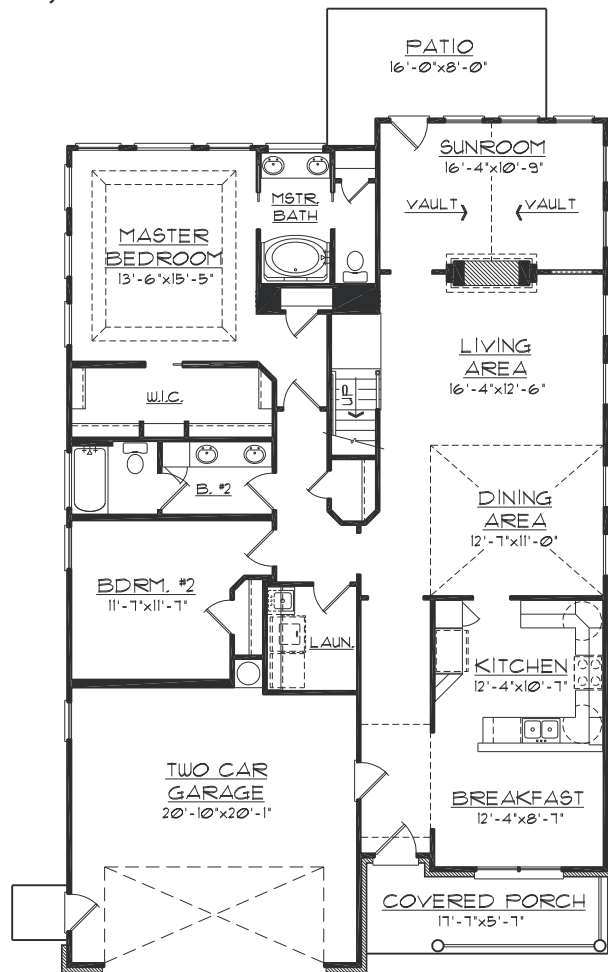

* PLANS AND ELEVATIONS SHOWN ARE A GRAPHIC INTERPRETATION AND ARE SUBJECT TO CHANGE WITHOUT NOTICE.
 * CONSULT BUILDERS PLANS FOR ACTUAL CONSTRUCTION DETAILS AND SIZES.

"THE KENTMERE"

"2-3 BEDROOM"

FRONT ELEVATION

\$299,950

FIRST FLOOR PLAN OPTION "A"
(BREAKFAST AREA PLAN)

This option includes Hardwood Floors in the: Foyer, Dining Room, Kitchen, and Living Area

\$306,950

FIRST FLOOR PLAN OPTION "B"
(FORMAL DINING ROOM PLAN)

1st FLOOR:	1837 SQ. FT.
GARAGE:	436 SQ. FT.

FRALIN and WALDRON, INC.
ROANOKE, VIRGINIA

"THE KENTMERE 2-3 BEDROOM"
FIRST FLOOR PLAN OPTIONS.

* PLANS AND ELEVATIONS SHOWN ARE A GRAPHIC INTERPRETATION AND ARE SUBJECT TO CHANGE WITHOUT NOTICE.

* CONSULT BUILDERS PLANS FOR ACTUAL CONSTRUCTION DETAILS AND SIZES.

"THE KENTMERE"

"2-3 BEDROOM"

+\$23,000

SECOND FLOOR PLAN OPTION "A"

FINISHED AREA: 509 SQ. FT.

+\$16,000

SECOND FLOOR PLAN OPTION "B"