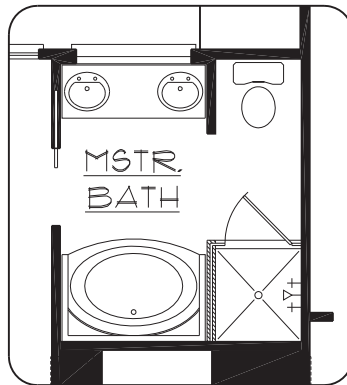

• CONSULT BUILDERS PLANS FOR ACTUAL CONSTRUCTION DETAILS AND SIZES.

"THE KENTMERE"

"2-3 BEDROOM"

Standard

+\$600

MASTER BATH PLAN OPTION "A"
(FIBERGLASS SOAKING TUB/
SHOWER COMBINATION)

MASTER BATH PLAN OPTION "B"
(FIBERGLASS WALK IN SHOWER)

+\$5,000

MASTER BATH PLAN OPTION "C"
(CERAMIC TILE SHOWER wt. GLASS
ENCLOSURE & FIBERGLASS
SOAKING TUB)

FRALIN and WALDRON, INC.
ROANOKE, VIRGINIA

"THE KENTMERE 2-3 BEDROOM"
MASTER BATH OPTIONS.