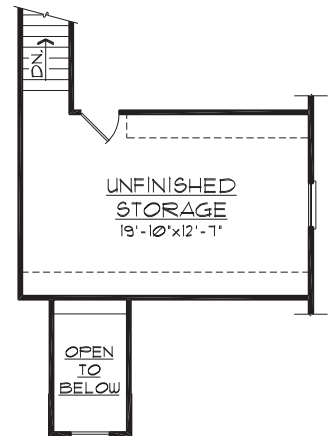

1st FLOOR:	1837 SQ. FT.
GARAGE:	436 SQ. FT.

FRALIN and WALDRON, INC.
ROANOKE, VIRGINIA

"THE KENTMERE 2-3 BEDROOM"
FIRST FLOOR PLAN OPTIONS.

* PLANS AND ELEVATIONS SHOWN ARE A GRAPHIC INTERPRETATION AND ARE SUBJECT TO CHANGE WITHOUT NOTICE.

* CONSULT BUILDERS PLANS FOR ACTUAL CONSTRUCTION DETAILS AND SIZES.

"THE KENTMERE"

"2-3 BEDROOM"

+\$23,000

SECOND FLOOR PLAN OPTION "A"

FINISHED AREA: 509 SQ. FT.

+\$16,000

SECOND FLOOR PLAN OPTION "B"

FINISHED AREA: 293 SQ. FT.

UNFIN. AREA: 216 SQ. FT.

+\$5,000

SECOND FLOOR PLAN OPTION "C"

UNFIN. AREA: 502 SQ. FT.

+\$3,500

SECOND FLOOR PLAN OPTION "D"

UNFIN. AREA: 260 SQ. FT.