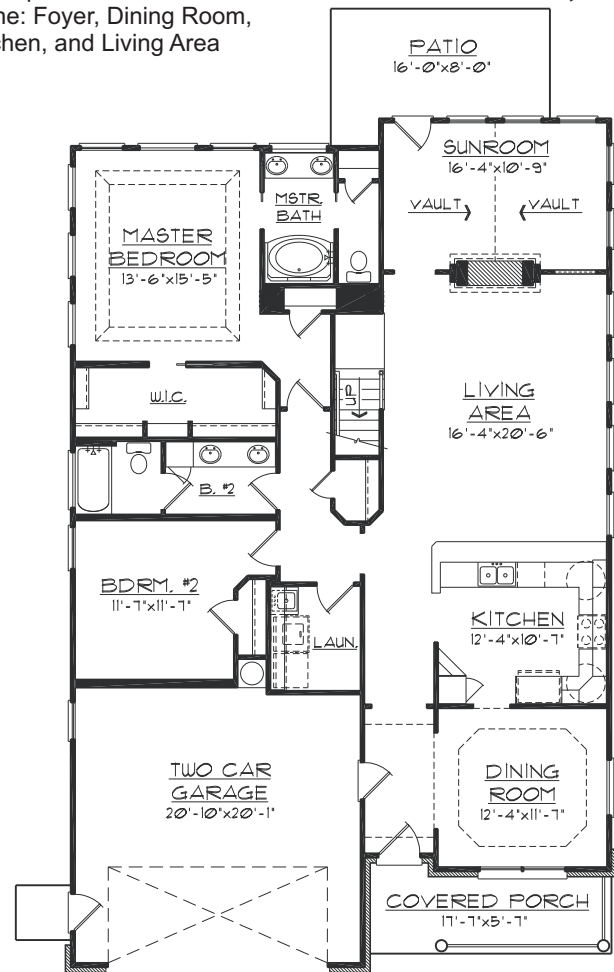

* PLANS AND ELEVATIONS SHOWN ARE A GRAPHIC INTERPRETATION AND ARE SUBJECT TO CHANGE WITHOUT NOTICE.
 * CONSULT BUILDERS PLANS FOR ACTUAL CONSTRUCTION DETAILS AND SIZES.

"THE KENTMERE"

"2-3 BEDROOM"

FRONT ELEVATION

\$299,950

FIRST FLOOR PLAN OPTION "A"
(BREAKFAST AREA PLAN)

This option includes Hardwood Floors in the: Foyer, Dining Room, Kitchen, and Living Area

\$306,950

FIRST FLOOR PLAN OPTION "B"
(FORMAL DINING ROOM PLAN)

1st FLOOR:	1837 SQ. FT.
GARAGE:	436 SQ. FT.

FRALIN and WALDRON, INC.
ROANOKE, VIRGINIA

"THE KENTMERE 2-3 BEDROOM"
FIRST FLOOR PLAN OPTIONS.

* PLANS AND ELEVATIONS SHOWN ARE A GRAPHIC INTERPRETATION AND ARE SUBJECT TO CHANGE WITHOUT NOTICE.

* CONSULT BUILDERS PLANS FOR ACTUAL CONSTRUCTION DETAILS AND SIZES.

"THE KENTMERE"

"2-3 BEDROOM"

+\$23,000

SECOND FLOOR PLAN OPTION "A"

FINISHED AREA: 509 SQ. FT.

+\$16,000

SECOND FLOOR PLAN OPTION "B"