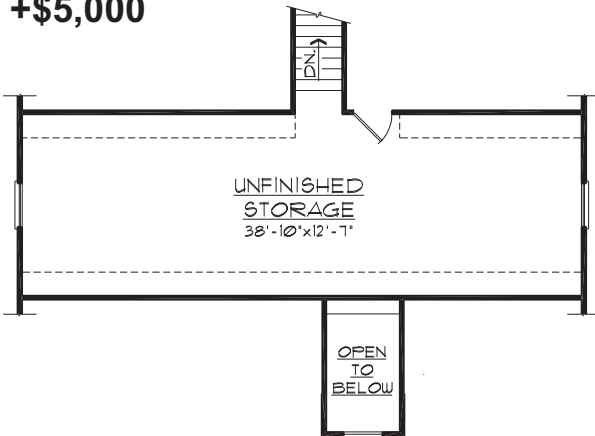

1st FLOOR:	1837 SQ. FT.
GARAGE:	436 SQ. FT.

FRALIN and WALDRON, INC.
ROANOKE, VIRGINIA

"THE KENTMERE 2-3 BEDROOM"
FIRST FLOOR PLAN OPTIONS.

* PLANS AND ELEVATIONS SHOWN ARE A GRAPHIC INTERPRETATION AND ARE SUBJECT TO CHANGE WITHOUT NOTICE.

* CONSULT BUILDERS PLANS FOR ACTUAL CONSTRUCTION DETAILS AND SIZES.

"THE KENTMERE"

"2-3 BEDROOM"

+\$23,000

SECOND FLOOR PLAN OPTION "A"

FINISHED AREA: 509 SQ. FT.

+\$16,000

SECOND FLOOR PLAN OPTION "B"

FINISHED AREA: 293 SQ. FT.

UNFIN. AREA: 216 SQ. FT.

+\$5,000

SECOND FLOOR PLAN OPTION "C"

UNFIN. AREA: 502 SQ. FT.

+\$3,500

SECOND FLOOR PLAN OPTION "D"

UNFIN. AREA: 260 SQ. FT.