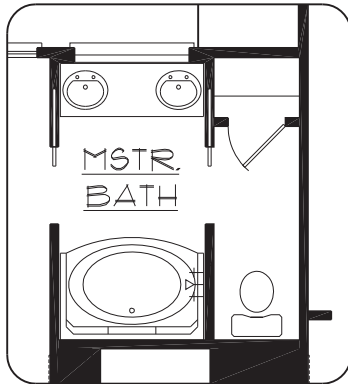

OPTIONAL ENCLOSED STAIRS
(REQUIRED FOR SECOND FLOOR
OPTIONS "C" AND "D")

FRALIN and WALDRON, INC.
ROANOKE, VIRGINIA

"THE KENTMERE 2-3 BEDROOM"
SECOND FL. PLAN OPTIONS.

• PLANS AND ELEVATIONS SHOWN ARE A GRAPHIC INTERPRETATION AND ARE SUBJECT TO CHANGE WITHOUT NOTICE.

• CONSULT BUILDERS PLANS FOR ACTUAL CONSTRUCTION DETAILS AND SIZES.

"THE KENTMERE"

"2-3 BEDROOM"

Standard

+\$600

MASTER BATH PLAN OPTION "A"
(FIBERGLASS SOAKING TUB/
SHOWER COMBINATION)

MASTER BATH PLAN OPTION "B"
(FIBERGLASS WALK IN SHOWER)