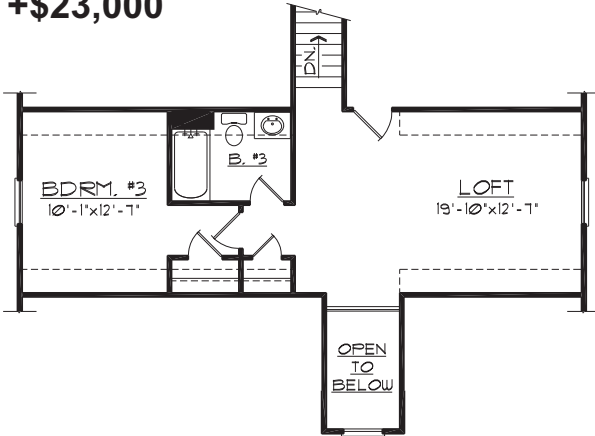

\$299,950

FIRST FLOOR PLAN OPTION "A"
(BREAKFAST AREA PLAN)

This option includes Hardwood Floors in the: Foyer, Dining Room, Kitchen, and Living Area

\$306,950

FIRST FLOOR PLAN OPTION "B"
(FORMAL DINING ROOM PLAN)

1st FLOOR:	1837 SQ. FT.
GARAGE:	436 SQ. FT.

FRALIN and WALDRON, INC.
ROANOKE, VIRGINIA

"THE KENTMERE 2-3 BEDROOM"
FIRST FLOOR PLAN OPTIONS.

* PLANS AND ELEVATIONS SHOWN ARE A GRAPHIC INTERPRETATION AND ARE SUBJECT TO CHANGE WITHOUT NOTICE.

* CONSULT BUILDERS PLANS FOR ACTUAL CONSTRUCTION DETAILS AND SIZES.

"THE KENTMERE"

"2-3 BEDROOM"

+\$23,000

SECOND FLOOR PLAN OPTION "A"

FINISHED AREA: 509 SQ. FT.

+\$16,000

SECOND FLOOR PLAN OPTION "B"

FINISHED AREA: 293 SQ. FT.

UNFIN. AREA: 216 SQ. FT.

+\$5,000

SECOND FLOOR PLAN OPTION "C"

UNFIN. AREA: 502 SQ. FT.

+\$3,500

SECOND FLOOR PLAN OPTION "D"

UNFIN. AREA: 260 SQ. FT.