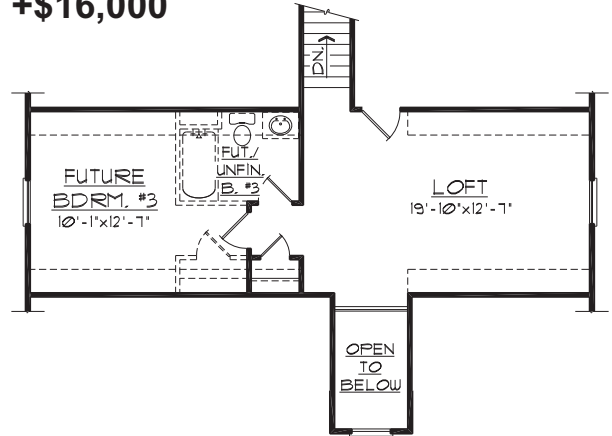

\$299,950

FIRST FLOOR PLAN OPTION "A"
(BREAKFAST AREA PLAN)

This option includes Hardwood Floors in the: Foyer, Dining Room, Kitchen, and Living Area

\$306,950

FIRST FLOOR PLAN OPTION "B"
(FORMAL DINING ROOM PLAN)

1st FLOOR:	1837 SQ. FT.
GARAGE:	436 SQ. FT.

FRALIN and WALDRON, INC.
ROANOKE, VIRGINIA

"THE KENTMERE 2-3 BEDROOM"
FIRST FLOOR PLAN OPTIONS.

* PLANS AND ELEVATIONS SHOWN ARE A GRAPHIC INTERPRETATION AND ARE SUBJECT TO CHANGE WITHOUT NOTICE.

* CONSULT BUILDERS PLANS FOR ACTUAL CONSTRUCTION DETAILS AND SIZES.

"THE KENTMERE"

"2-3 BEDROOM"

+\$23,000

SECOND FLOOR PLAN OPTION "A"

FINISHED AREA: 509 SQ. FT.

+\$16,000

SECOND FLOOR PLAN OPTION "B"

FINISHED AREA: 293 SQ. FT.

UNFIN. AREA: 216 SQ. FT.

+\$5,000

SECOND FLOOR PLAN OPTION "C"

UNFIN. AREA: 502 SQ. FT.

+\$3,500

SECOND FLOOR PLAN OPTION "D"

UNFIN. AREA: 260 SQ. FT.