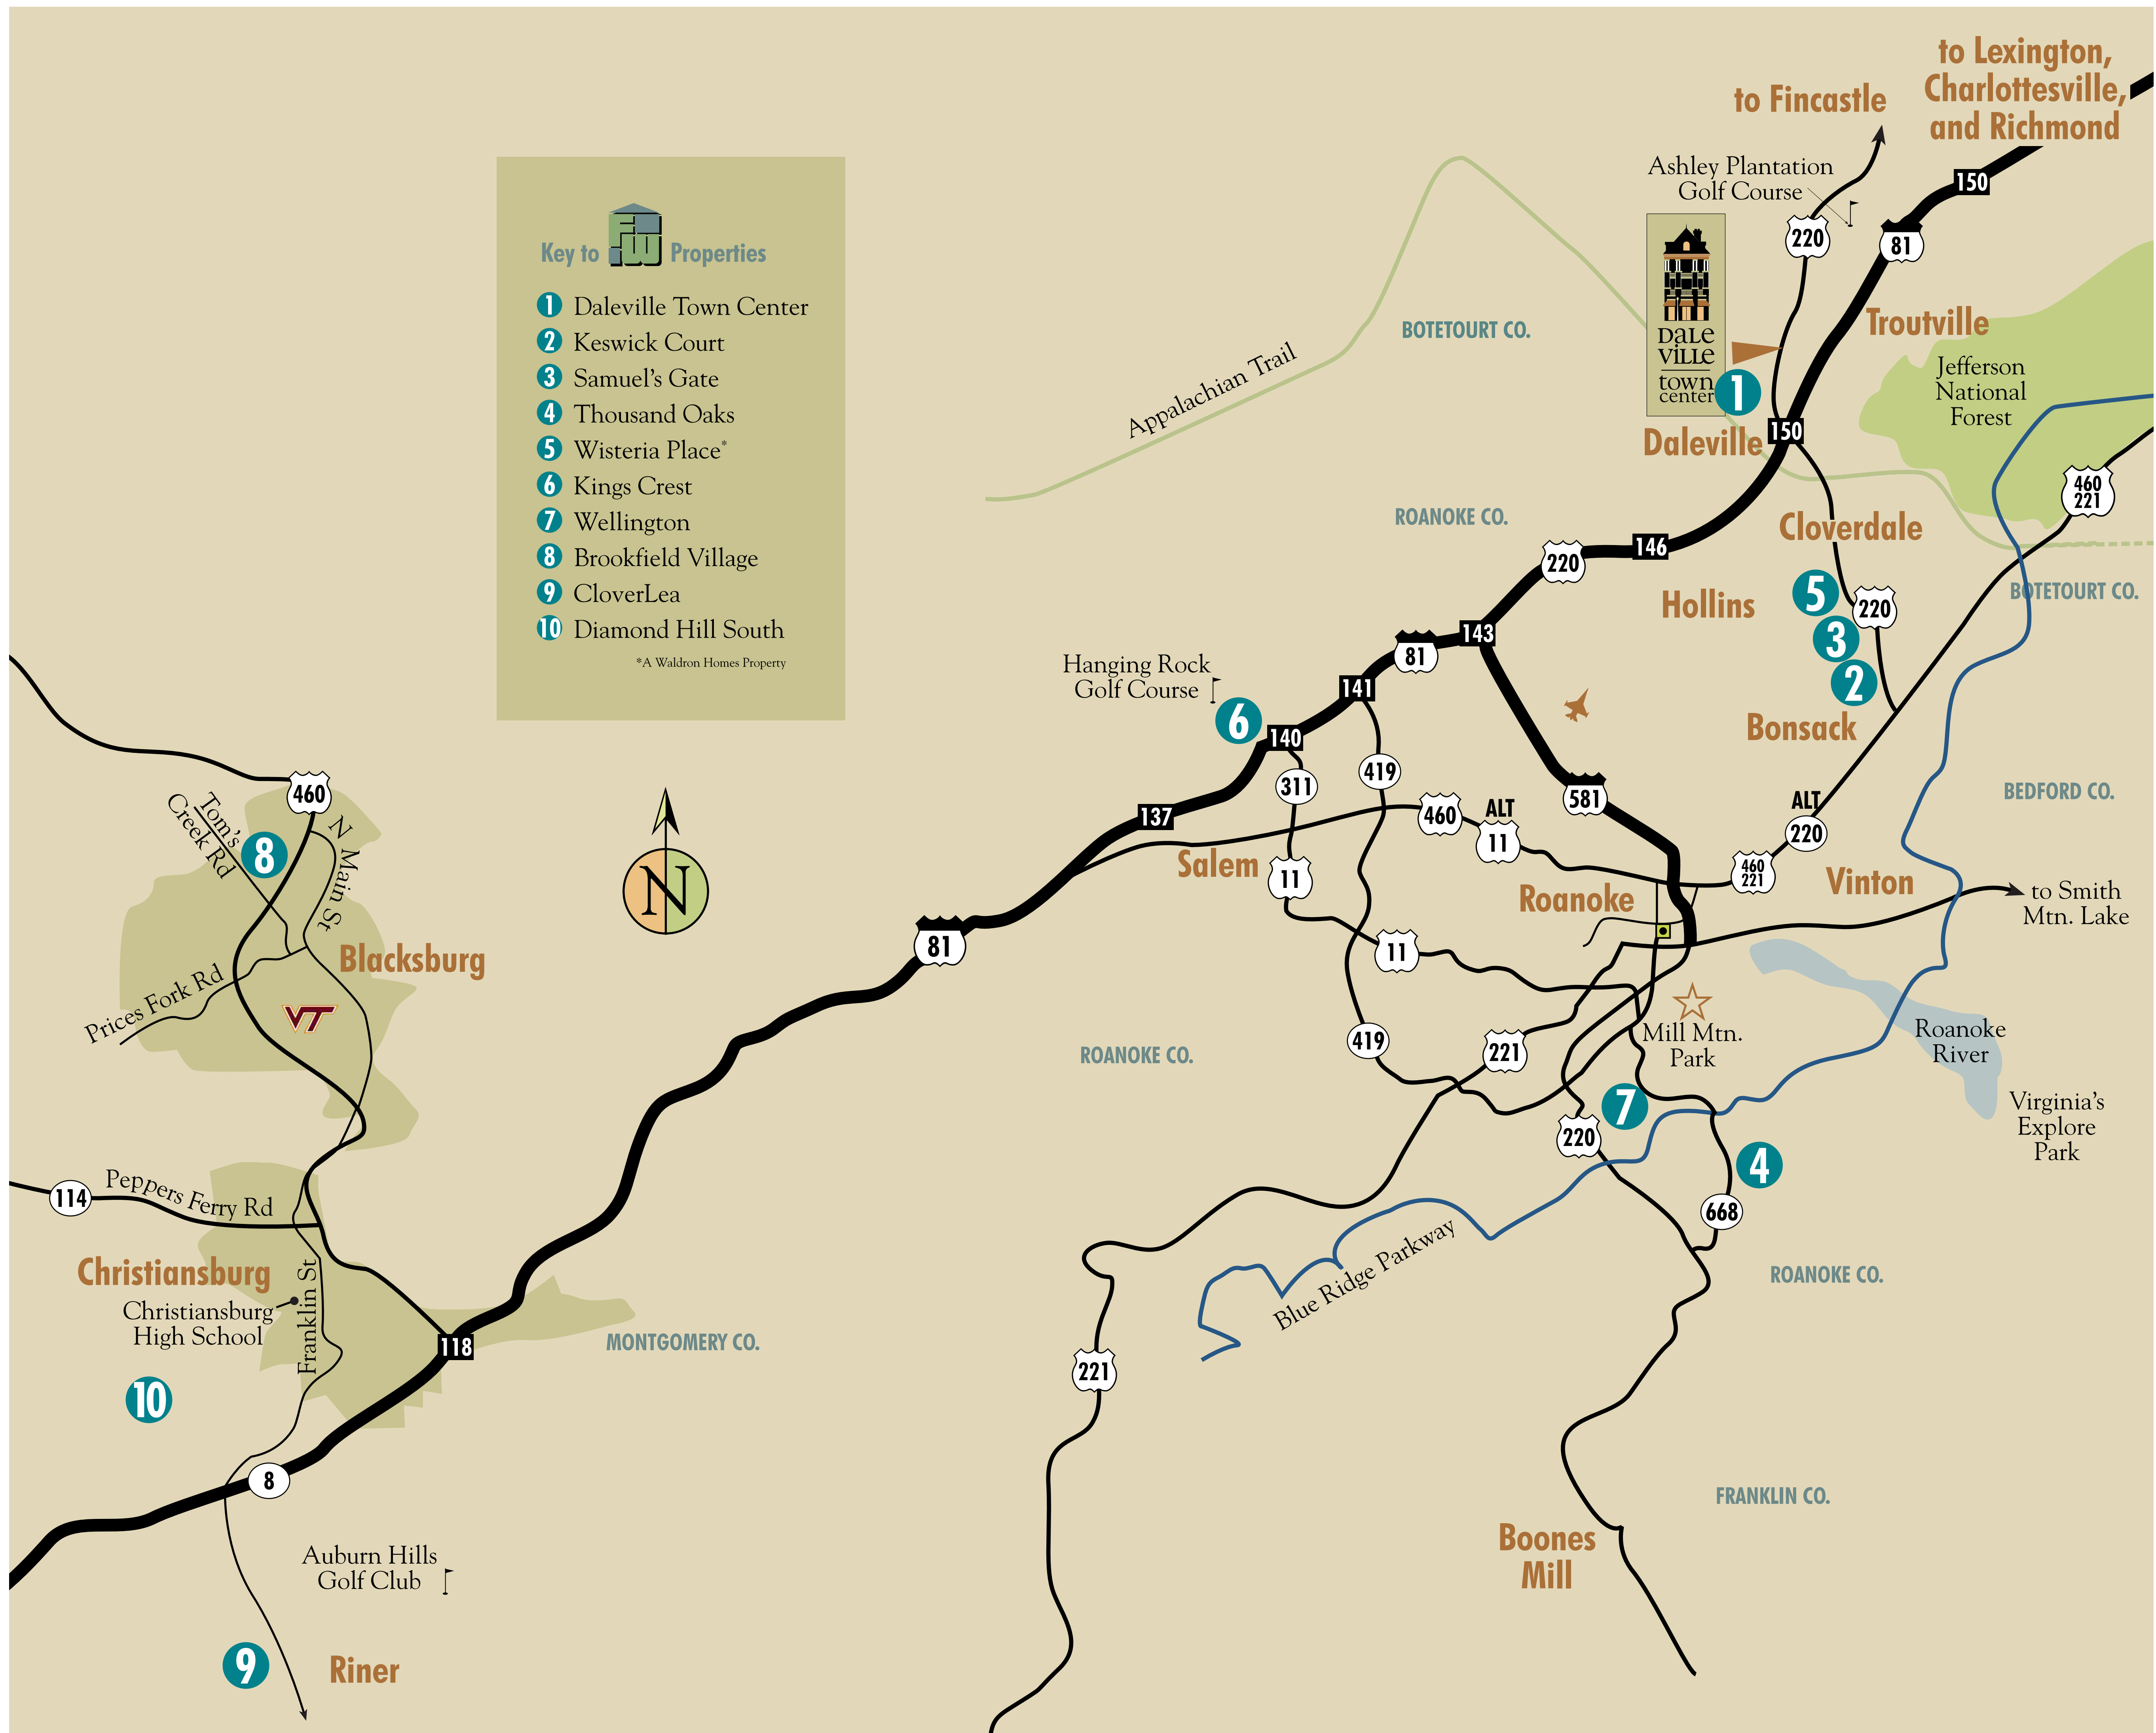

Key to Properties

- 1 Daleville Town Center
- 2 Keswick Court
- 3 Samuel's Gate
- 4 Thousand Oaks
- 5 Wisteria Place\*
- 6 Kings Crest
- 7 Wellington
- 8 Brookfield Village
- 9 CloverLea
- 10 Diamond Hill South

\*A Waldron Homes Property

to Lexington,  
Charlottesville,  
and Richmond

to Fincastle

to Smith  
Mtn. Lake