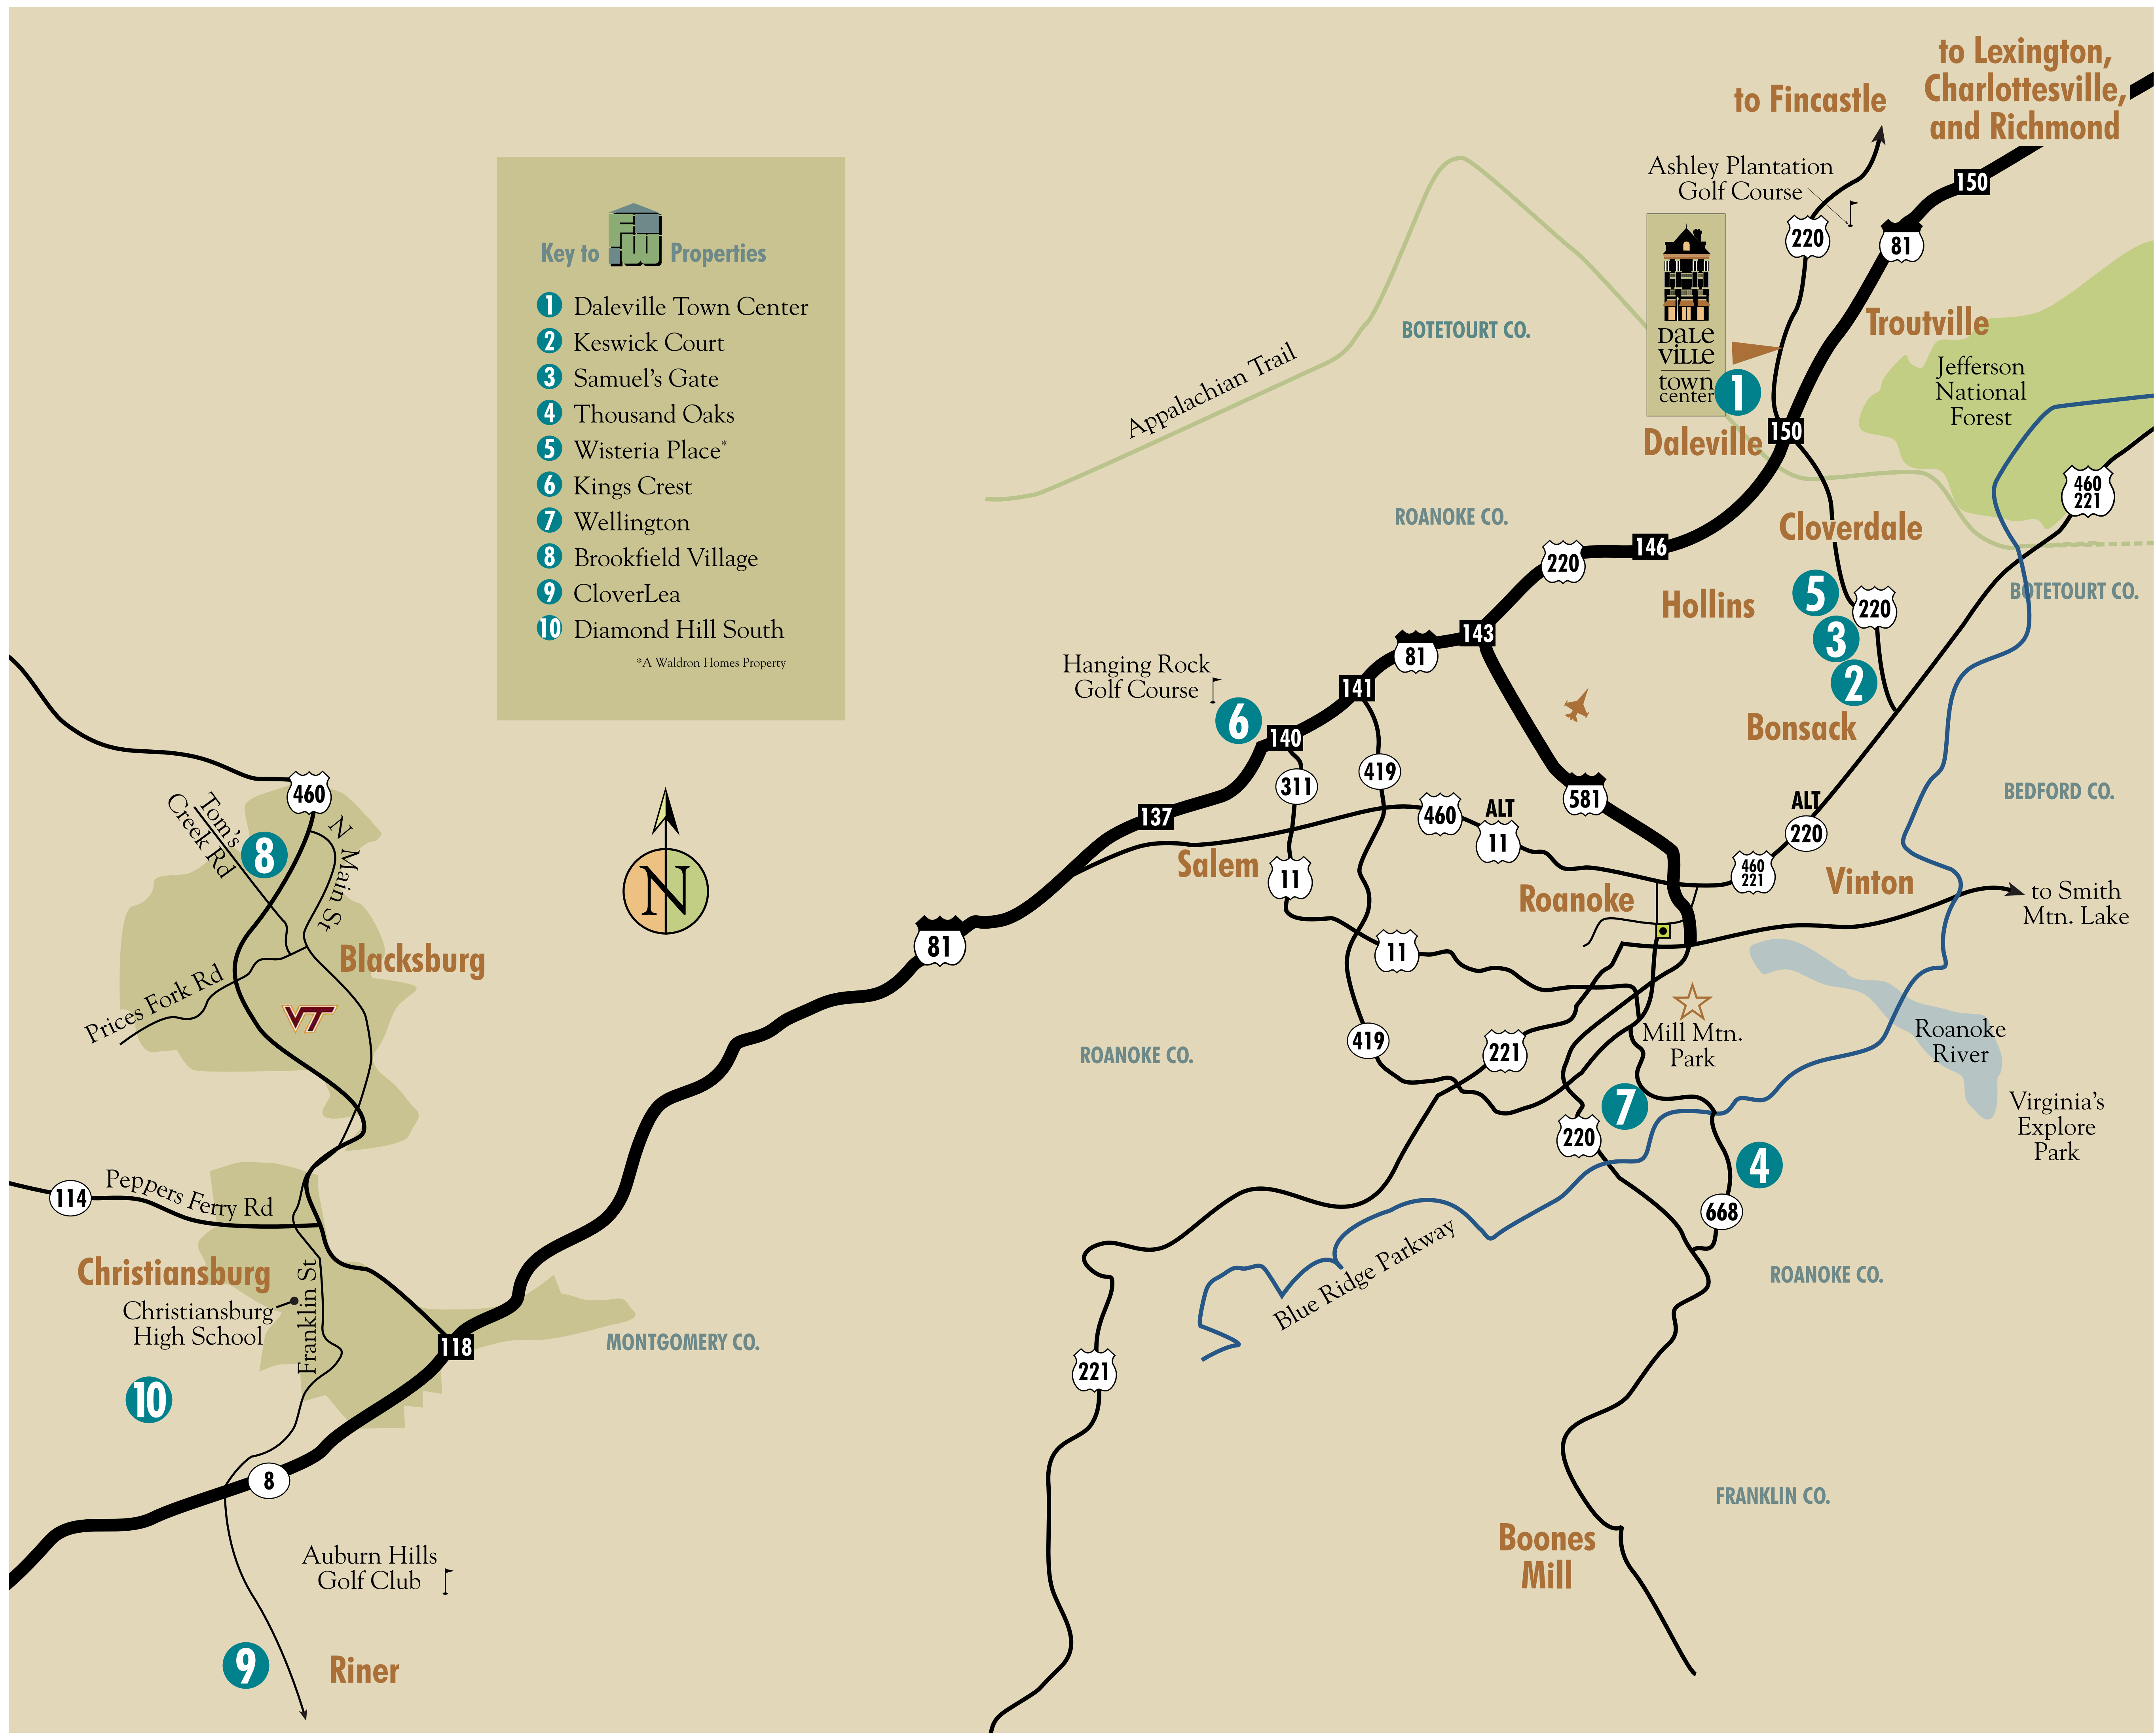

Key to Properties

- 1 Daleville Town Center
- 2 Keswick Court
- 3 Samuel's Gate
- 4 Thousand Oaks
- 5 Wisteria Place*
- 6 Kings Crest
- 7 Wellington
- 8 Brookfield Village
- 9 CloverLea
- 10 Diamond Hill South

*A Waldron Homes Property

to Lexington,
Charlottesville,
and Richmond

to Fincastle

to Smith
Mtn. Lake